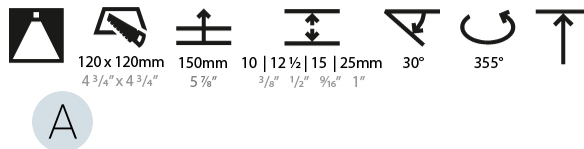

ELECTRICAL

Lamp Type: LED (Zhaga Standard)
Input Wattage (W): 16.5
Total Output Wattage (W): 14.7
Dimming: Dali Dimming
Driver Included: No
Driver Location: Recessed Housing
Driver Type: Constant Current - 120Vac
Driver Class: Class 2
Housing: See Components
Input Voltage (V): 120
Constant Current (MA): 350

LED

Number of LEDs: 1
Max. Delivered Lumen (lm): 770
Nominal Lumen (lm): 1140
CRI: >90 CRI
Lamp Life (hrs): 50000
Upon Request: RGB-W Tunable White Special Color Temperature Special LED

OPTICAL

Reflector°: 20 / 40 / 60
Adjustability: Rotational 355°; Tilt 30°
Upon Request: Special Beam Angles

RATINGS AND CERTIFICATIONS

Certified By: Certified for North American Standards
Zaneen Group Inc. © 2024, P-1806-588-3382, P-06-247-9319, www.zaneen.com

Patents: IP20 International specifications by adding 'INT' at the end of the existing Model #. For assistance on 'custom' specifications, contact zteam@zaneen.com.
In a constant effort to supply the best product, we reserve the right to change specifications or materials without notice. The most recent specification sheets are found at zaneen.com